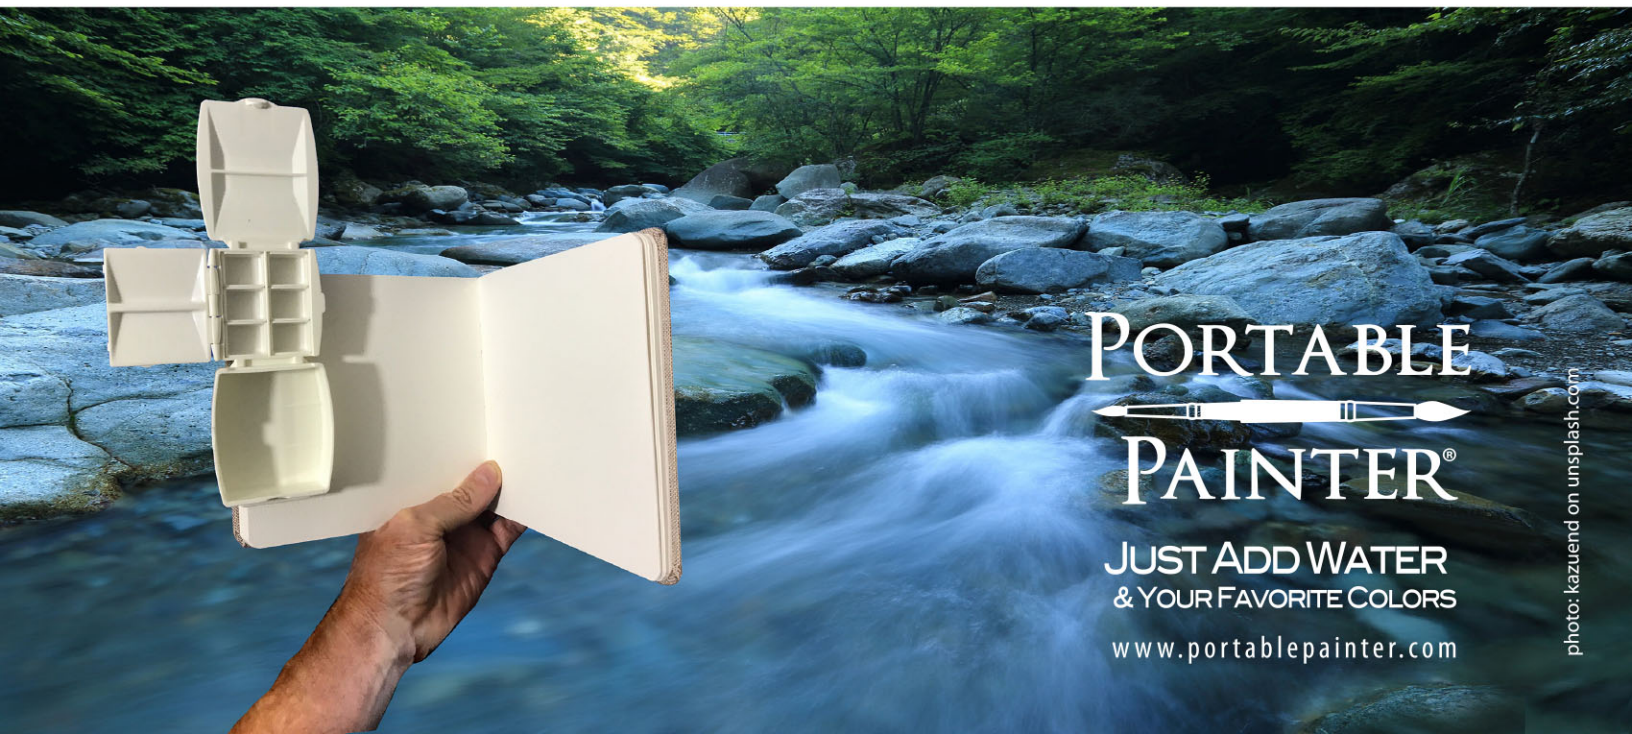

PORTABLE PAINTER®

JUST ADD WATER
& YOUR FAVORITE COLORS

www.portablepainter.com